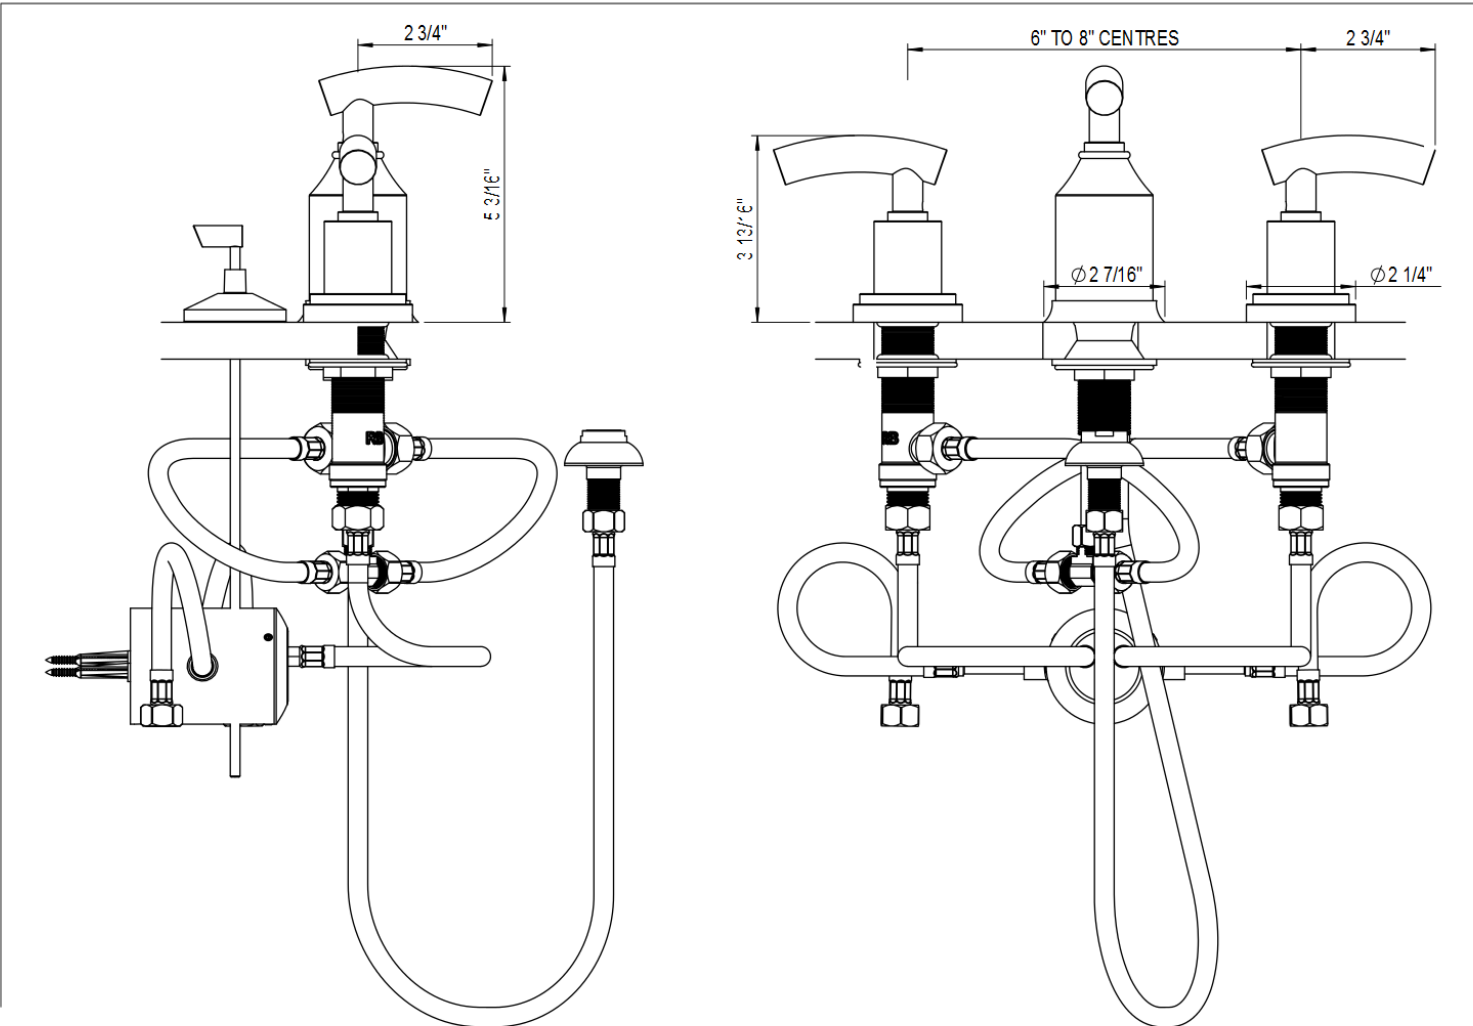

Pressure Balance Bidet with Spray, Diverter with Breaker 6DRBHOL

TEL: 905-851-6781
FAX: 905-851-8031
TOLL FREE: 800-461-5901

the RUBINET FAUCET COMPANY

www.rubinet.com